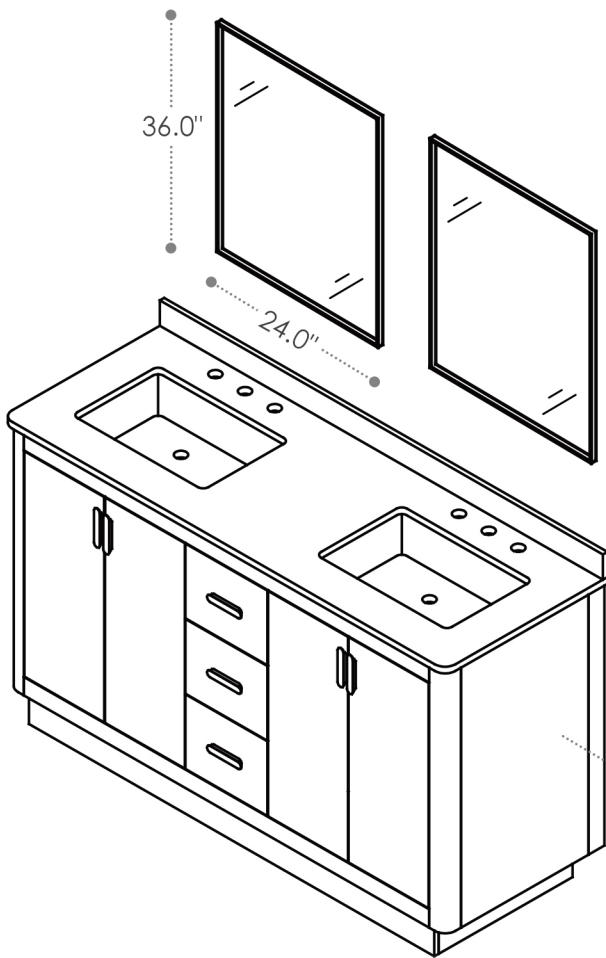

ALTAIR

FASHION BATHROOM LIFE

Altair Design, Inc.

Perla

60"W x 22"D

Bathroom Vanity

60"W×22"D×34"H inches

INSTALLATION SPECIFICATION

Item#	556060		
Color	Natural Wood		
Overall Dimension	60 in W x 22 in D x 34 in H		
Vanity Material	Solid wood and long-lasting plywood		
Hardware Finish	Zinc Alloy Matte Black		
Countertop Material	Composite Stone - Grain White		
Number of Drawers	3 soft-closing drawers		
Number of Door	4 soft-closing doors	Shape	Rectangular
Top Thickness	0.8 inch	Installation Type	Freestanding
Assembly Required	No	Backsplash Height	4 inch
Faucet Hole Spacing(in.)	8 in. widespread	Sink	Double Undermount Sink

All measurements are approximate. Measurements may vary +/-1/2".
Does not include faucet, drain assembly, P-trap